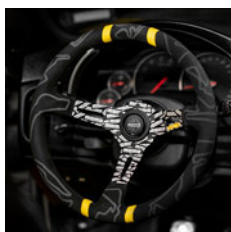

WORLD OF MOMO

STREET

SCAN ME

momo.com

momo CONFIGURATOR

MOMO SRL

IN THE INTEREST OF PRODUCT IMPROVEMENT, MOMO RESERVES THE RIGHT TO MAKE CHANGES TO THE CONSTRUCTION AND DESIGN OF ITS PRODUCTS WITHOUT PRIOR NOTIFICATION. MOMO DENIES LIABILITY FOR ANY ISSUE CAUSED BY THE USE OF NOT-GENUINE FIXING PARTS FOR THE FITMENT OF THE ALLOY WHEELS.

Via Winckelmann 2, 20146 Milano - Italia
Tel: +39 02 424112 - Mail: info@momo.it