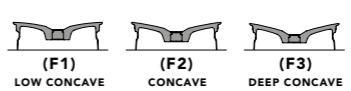

LIGHT ALLOY WHEELS

EVOLUZIONE

MATT TITAN SILVER POLISHED
8.0 x 18"

FIVE

MATT BLACK POLISHED
8.0 x 17" - 8.0 x 18" - 8.5 x 19" - 8.5 x 20"

STAR EVO

MATT ANTHRACITE / MATT BLACK
8.0 x 18"

AVENGER

MATT BLACK POLISHED
7.0 x 17" - 8.0 x 18"

STEALTH

19" MATT ANTHRACITE POLISHED 8.5 x 19" - 9.5 x 19"
20" MATT MAG-ANTHRACITE POLISHED 8.5 x 20" - 10.0 x 20"

REVENGE

MATT ANTHRACITE / MATT BLACK
6.0 x 15" - 6.5 x 15" - 6.0 x 16" - 7.0 x 16"
7.0 x 17" - 8.0 x 17" - 8.0 x 18" - 9.0 x 18"
8.5 x 19" - 9.5 x 19" - 8.5 x 20" - 10.0 x 20"

REVENGE SUV

MATT BLACK
9.0 x 20" - 10.0 x 20" - 11.0 x 20"

REVENGE EVO

MATT BLACK POLISHED
7.0 x 17" - 8.0 x 17" - 8.0 x 18" - 8.5 x 19"
9.5 x 19" - 8.5 x 20" - 10.0 x 20"

SPIDER

MASSIMO

MATT BLACK POLISHED
7.0 x 16" - 7.5 x 17" - 8.0 x 18"

LEGEND

MATT BLACK POLISHED
7.5 x 18"

QUANTUM EVO

MATT ANTHRACITE POLISHED
7.0 x 17" - 8.0 x 17" - 8.0 x 18" - 8.5 x 19"
9.5 x 19" - 9.0 x 20" - 10.5 x 20"

QUANTUM

MATT ANTHRACITE
7.0 x 17" - 8.5 x 19" - 9.5 x 19"

NEXT EVO

MATT ANTHRACITE POLISHED
7.0 x 17"

HYPERSTAR EVO

MATT ANTHRACITE POLISHED
6.5 x 15" - 6.5 x 16" - 7.0 x 17" - 7.5 x 17"

EUROPE

MATT CARBON BLACK POLISHED
8.0 x 17"

WIN PRO EVO

GLOSSY ANTHRACITE POLISHED
6.5 x 15" - 6.5 x 16"

RF SERIES
ROTARY FORMED
TECHNOLOGY

UP TO 20% LIGHTER*

RF-01

TITAN-ICE
GOLDEN BRONZE
STARDUST GLOSSY BLACK

8.5 x 19" (F1) 8.5 x 20" (F1)
9.5 x 19" (F2) 9.0 x 20" (F1)
11.0 x 19" (F2) 10.0 x 20" (F2)
9.5 x 19" (F3) 11.5 x 20" (F2)

RF-02

MATT BLACK POLISHED
TITAN-SILVER BRUSHED

9.0 x 20" (F1)
10.0 x 20" (F2)
11.0 x 20" (F2)

RF-03

TITAN-ICE POLISHED
STARDUST GLOSSY BLACK

9.0 x 19" (F1) 10.0 x 19" (F3)
9.5 x 19" (F2)

RF-04

MATT BLACK POLISHED
HYBRID SILVER

8.5 x 20" (F1) 10.0 x 20" (F2) 9.5 x 21" (F1)
9.0 x 20" (F1) 10.0 x 20" (F3) 10.0 x 21" (F2)
9.0 x 20" (F2) 11.0 x 20" (F3) 11.5 x 21" (F2)

RF-05

GRAPHITE POLISHED

8.5 x 19" (F1)

RF-06

MATT BLACK POLISHED